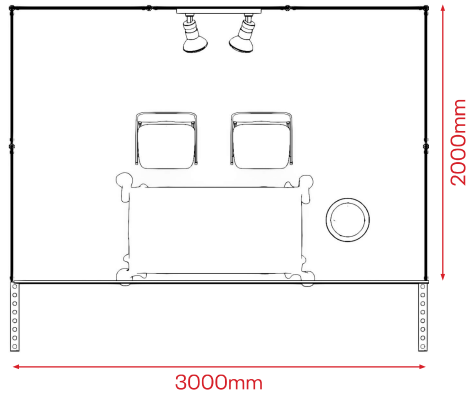

Front View

Side View

Top View

Octanorm

All wall panels are **printed & cut at 935mm wide x 2360mm high**

HOWEVER visible size is 915mm wide x 2340mm high

The edges of graphic are hidden inside the poles and rails.

Chair

W: 0.45m

D: 0.41m

H: 0.88m

Table

W: 1.22m

D: 0.60m

H: 0.74m