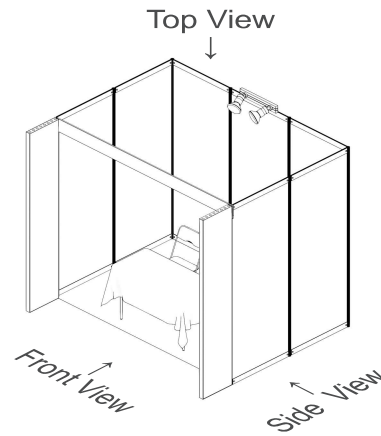

Front View

Side View

Top View

Octanorm

All wall panels are **printed & cut at 935mm wide x 2360mm high**

HOWEVER visible size is 915mm wide x 2340mm high

The edges of graphic are hidden inside the poles and rails.

Chair

W: 0.45m

D: 0.41m

H: 0.88m

Table

W: 1.22m

D: 0.60m

H: 0.74m