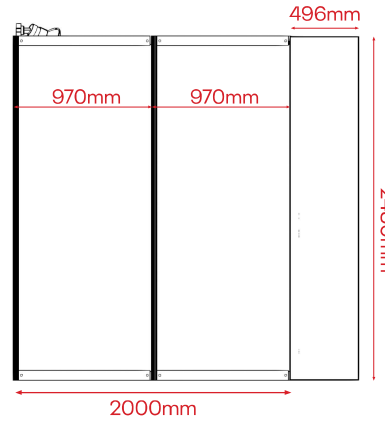

Front View

Side View

Top View

Octanorm

All wall panels are **printed & cut at 935mm wide x 2360mm high**

HOWEVER visible size is 915mm wide x 2340mm high

The edges of graphic are hidden inside the poles and rails.

Chair

W: 0.45m

D: 0.41m

H: 0.88m

Table

W: 1.22m

D: 0.60m

H: 0.74m